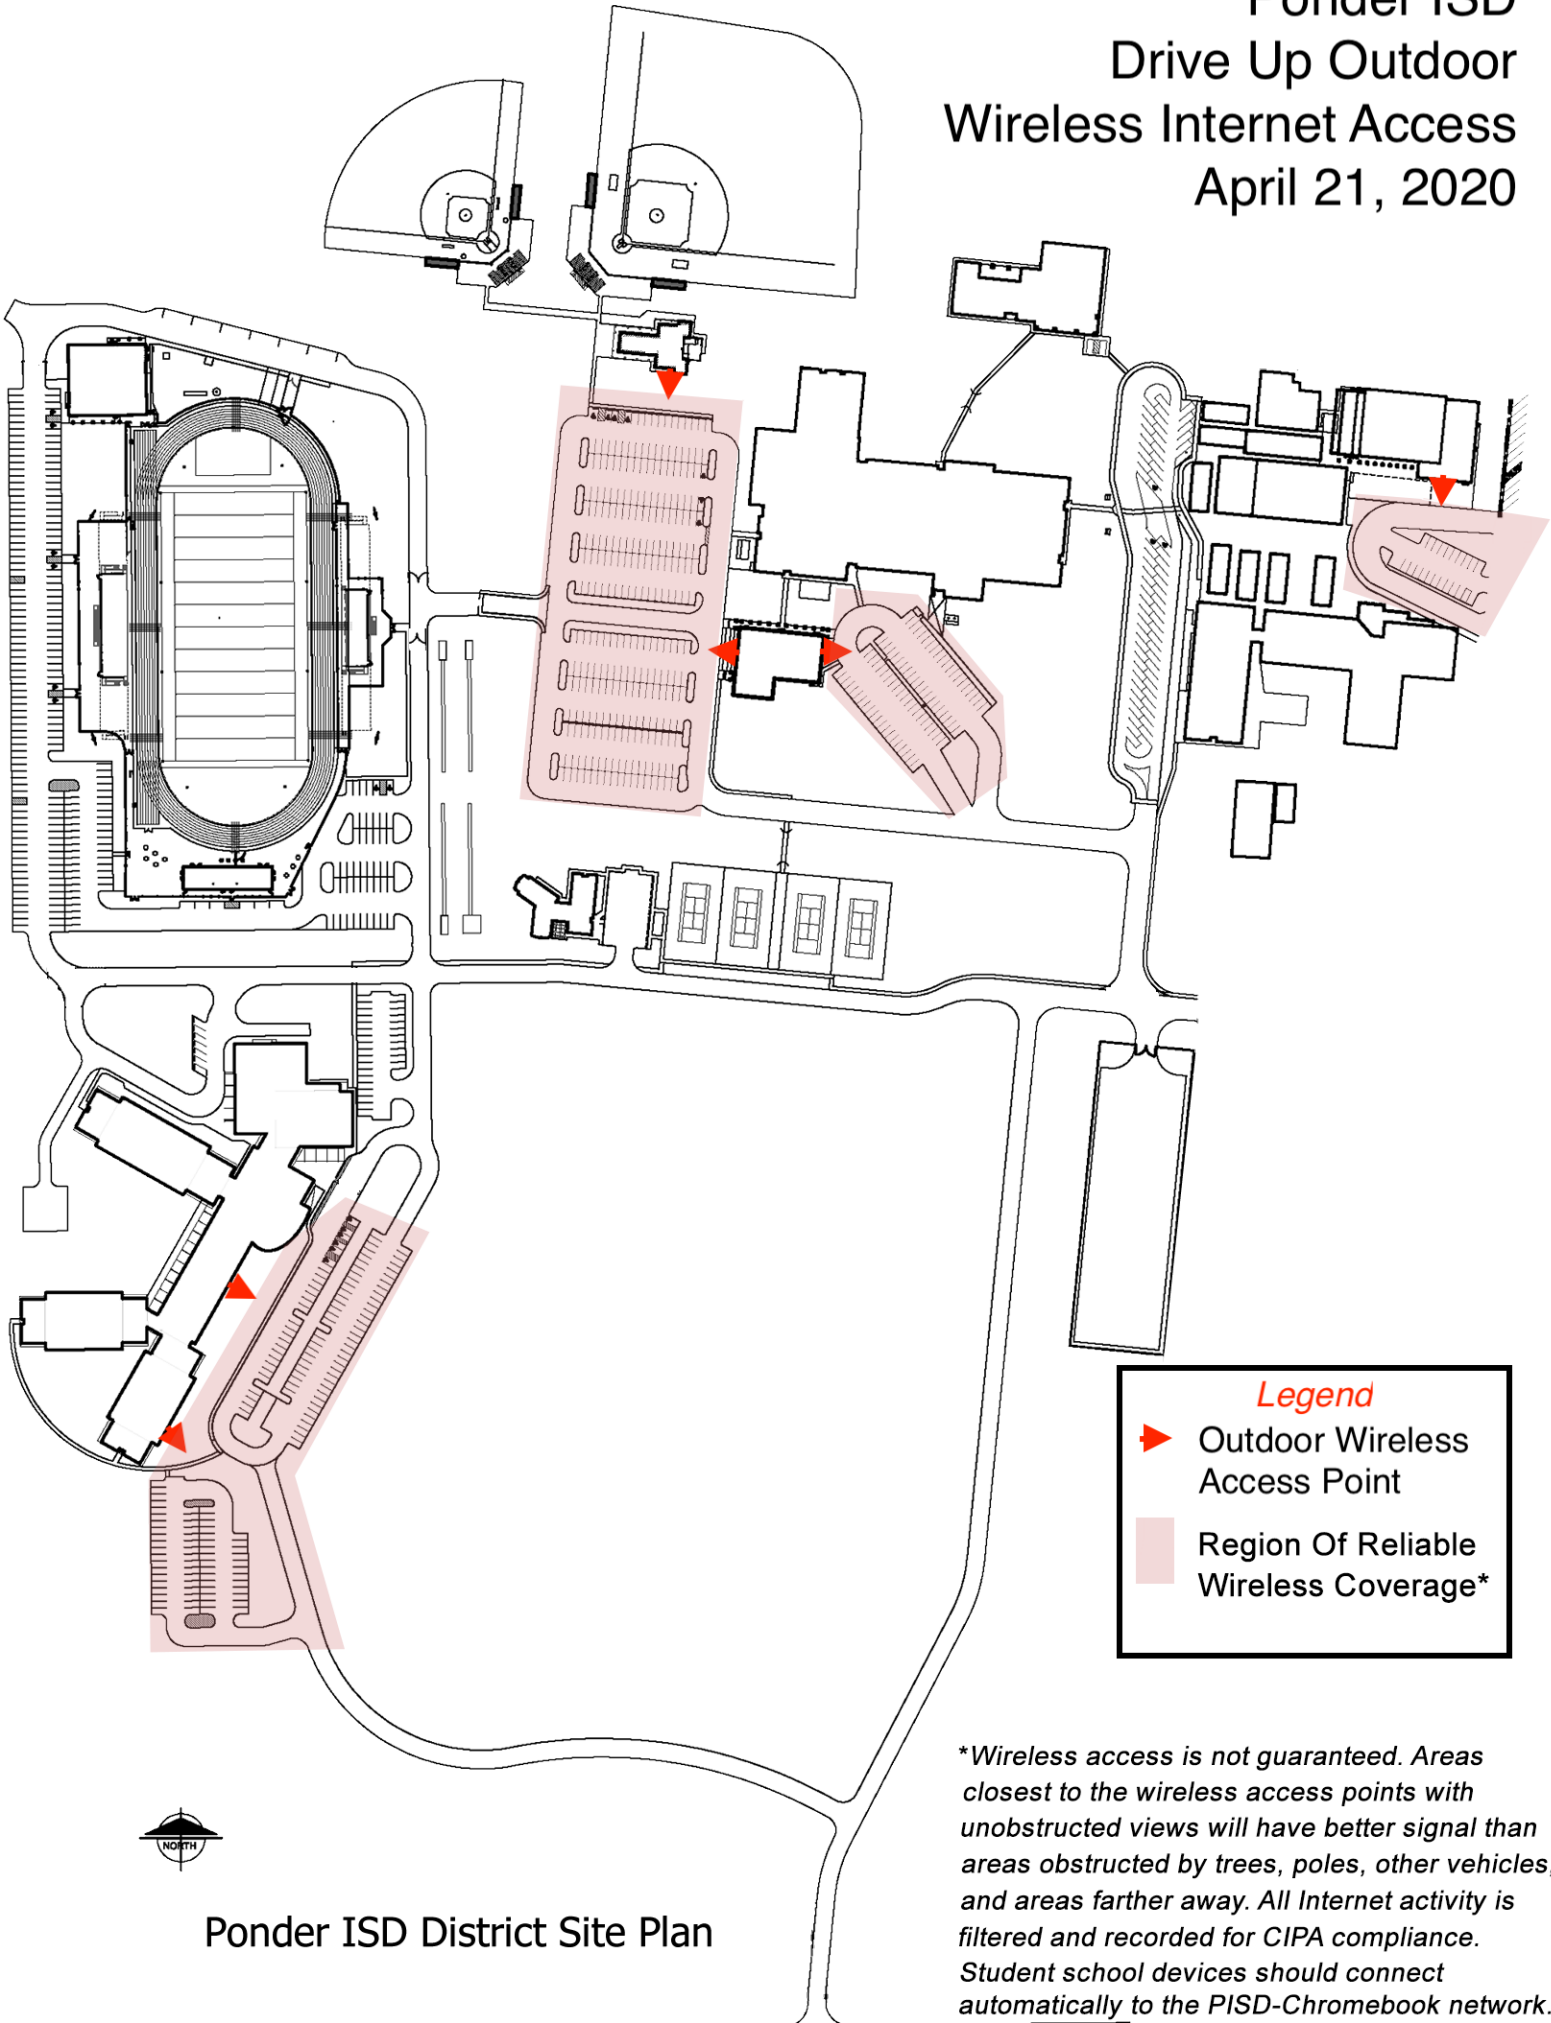

Ponder ISD
Drive Up Outdoor
Wireless Internet Access
April 21, 2020

Legend

- ▶ Outdoor Wireless Access Point
- Region Of Reliable Wireless Coverage*

**Wireless access is not guaranteed. Areas closest to the wireless access points with unobstructed views will have better signal than areas obstructed by trees, poles, other vehicles, and areas farther away. All Internet activity is filtered and recorded for CIPA compliance. Student school devices should connect automatically to the PISD-Chromebook network.*

Ponder ISD District Site Plan